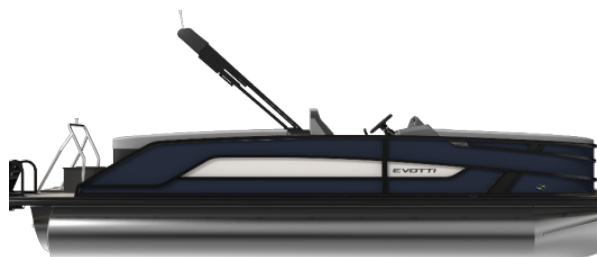

2026 Evotti 521CS Triple Pontoon - Blue/White

Make: Evotti

HIN: EVT00450C626

Dimensions: 21.00ft x 8.50ft x 0.00ft

Price: ~~\$99,614.00~~ \$86,395.00

Short Description

With a Yamaha VF175XB outboard.

Options

- Hydraulic Steering
- Wireless Phone Charger at Helm
- Triple Tube with Stepped Chines
- 50 Gallon Fuel Tank
- On-Rail Docking Lights
- Accent Panel
- Black Canvas
- Lockable Glovebox
- Elevated Helm with Marine Mat
- Black Rub Rail Insert
- Full Coverage Waveshield
- Fiberglass Helm
- Side Skirting
- Clarion Stereo Head Unit
- Black Lillipad Ladder
- Single Battery On/Off Switch
- Gate Retainers with Lights
- In-Floor Storage
- Ghost Mount Lillipad Accessories
- Fender Clips (4)
- Blackout Rails
- Garmin 943 with 5" Gauges
- Port Bow Tip Out Waste Basket

- Ski Tow Bar
- Pull-Up Cleats Bow & Stern
- Power Top with Lights
- Mid-Ship Flip Up Cleat
- Flip Down Chaise Arm Rests
- Clarion Speakers (6 - 6.5")
- Premium Steering Wheel
- Co-Captain Seat
- Panel Color Platinum Blue Matte
- Panel Accent Color Pearl White Gloss
- Base Vinyl Steel Gray
- Steel Gray Evolution Flooring
- Stern Safety Chains
- Battery Dual
- Prerig Yamaha Mechanical - 500 Series
- Single Engine Rigging & Prop
- RGB Interior Lighting
- Fender Caddy (2)
- American Flag with SS Pole